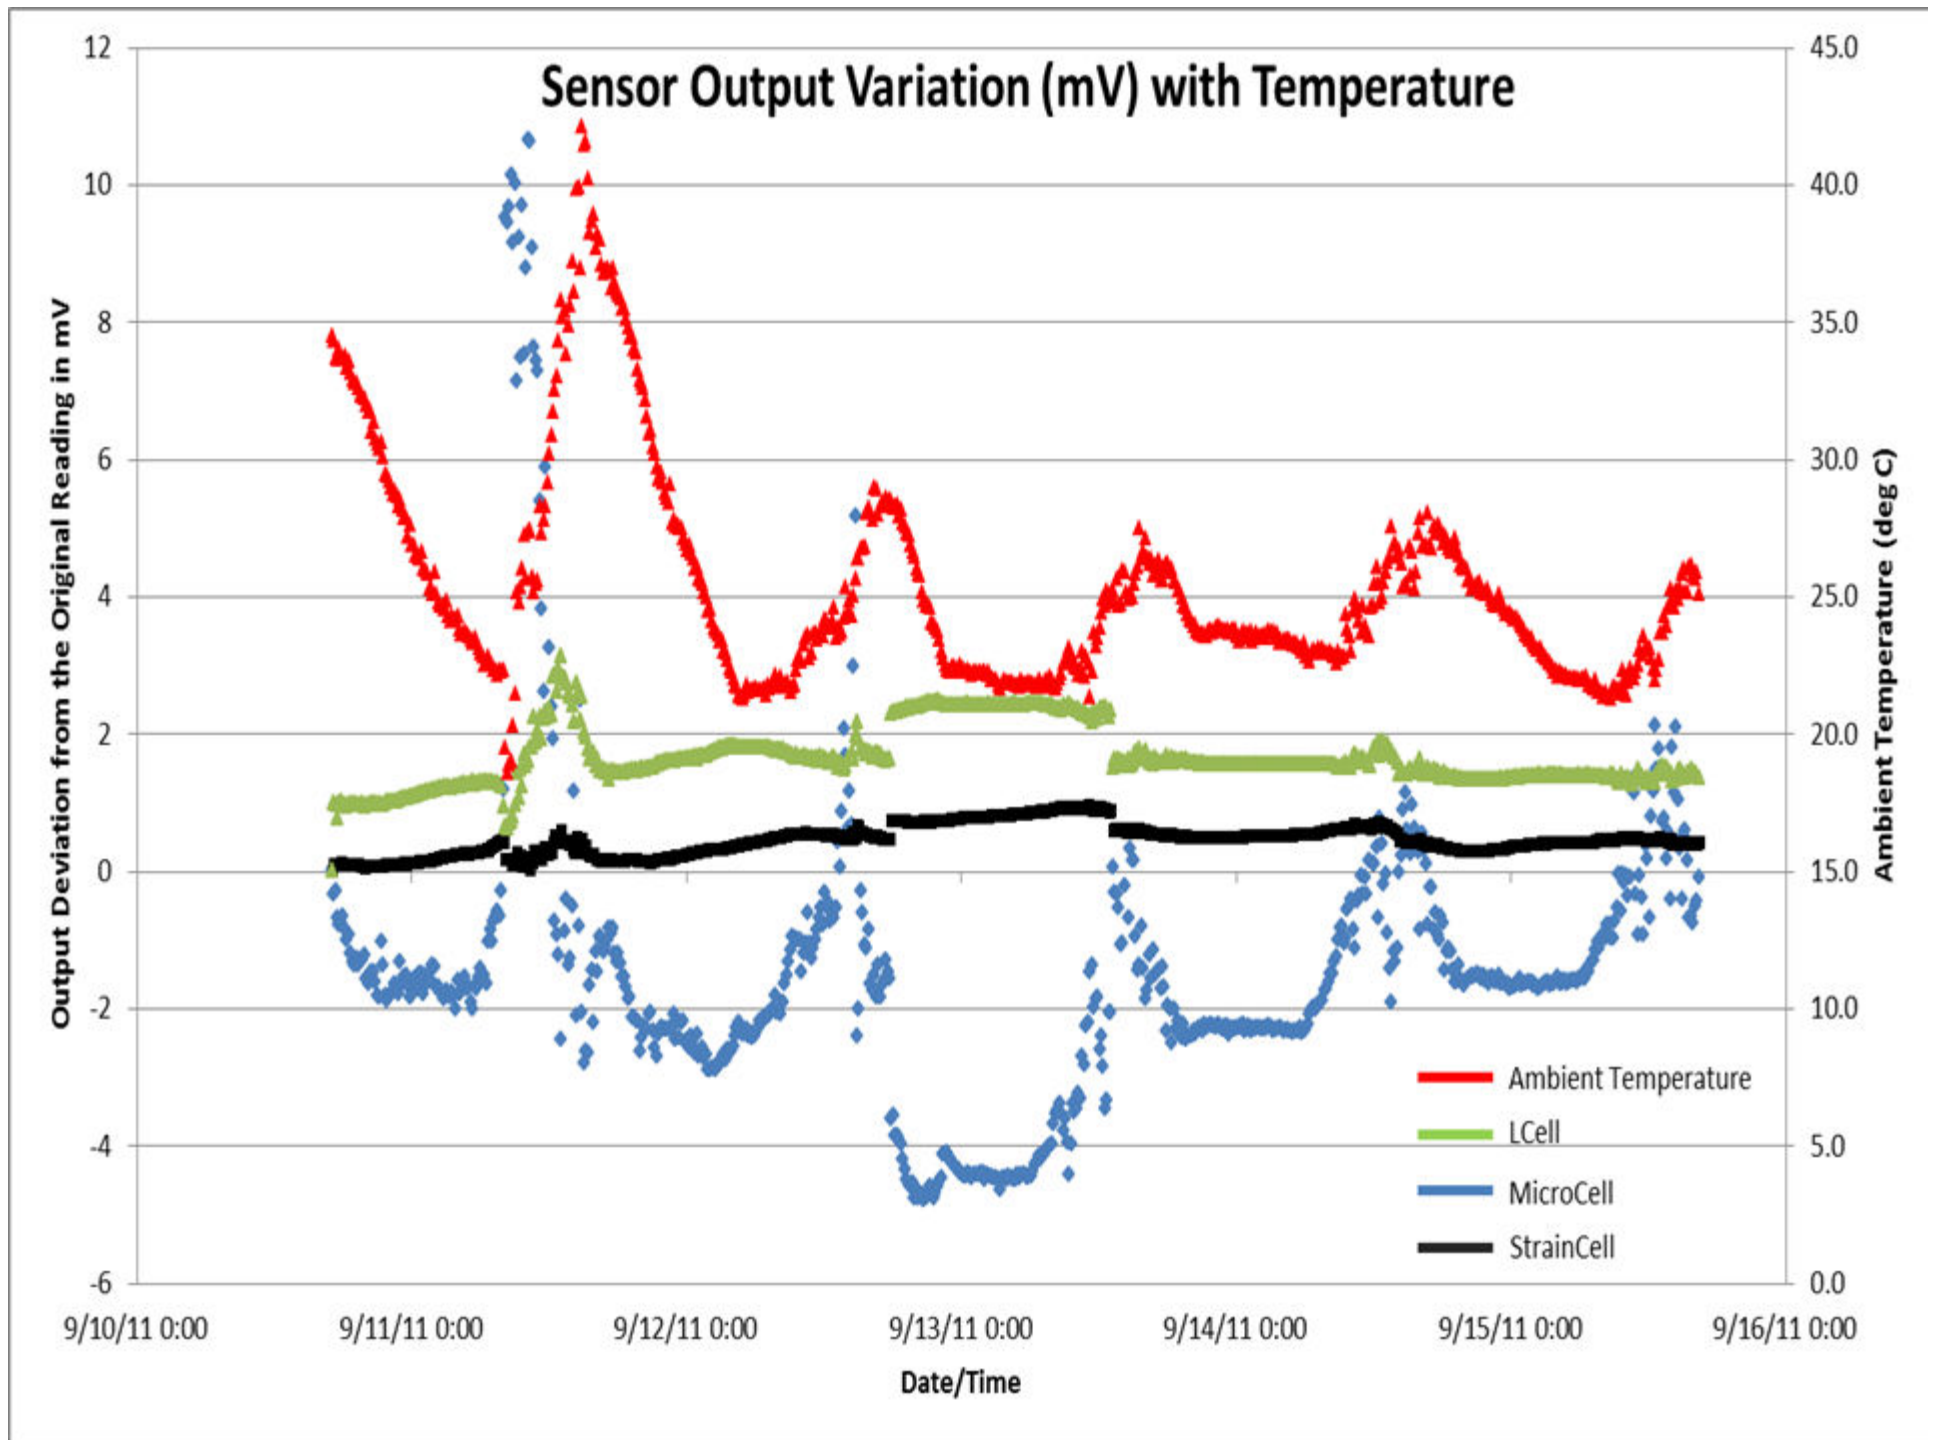

StrainCell™ Technology Performance Tests

by
Strain Systems Inc.

Our business is turning silos to scales®

Sensor Output % Error (drift) with Temperature